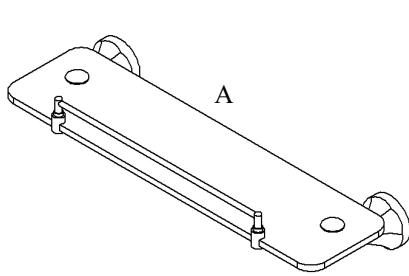

Exhilarating by Design

Volkano Magma Glass Shelf Installation Guide

Code: V2763, V2764

Parts Included	QTY
A - Glass Shelf	1
B - Screw	4
C - Set Screw	2
D - Allen Key	1
E - Bracket	2

Model #	Description	Finish	Weight (lb)	WxHxD (mm)	WxHxD (Inches)	Metal Type
V2763	Magma Glass Shelf	Chrome	4.6	460 x 60 x 147	18 x 2.4 x 5.8	Brass
V2764	Magma Glass Shelf	Brushed Nickel	4.6	460 x 60 x 147	18 x 2.4 x 5.8	Brass